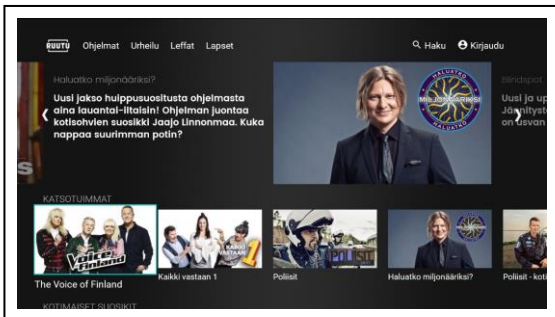

SOFIA TV APPS

APPLICATION SUITE CONTAINS FOR EXAMPLE

- Launcher / portal
- Enhanced EPG
- News and Weather services
- VOD and Catch-up TV catalogue
- Video player
- Interactive ads
- Voting
- Web radio
- Web cameras
- Finance application
- Social media integration
- Sports application