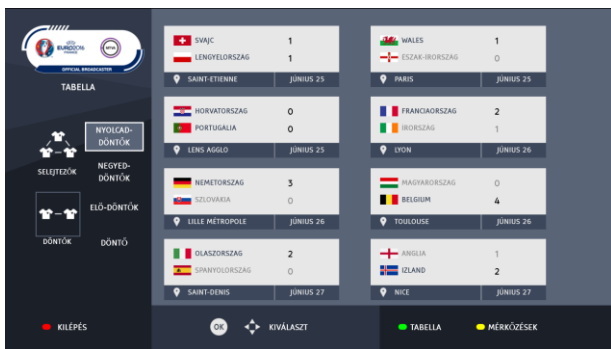

SUPPORTED TECHNOLOGIES

Application technologies	- HTML(5) - CSS - JavaScript - HTTP/HTTPS
TV platforms	- HTML5 - Tizen - Android TV
Application stores	- Samsung - LG - Philips (TPVision) - Panasonic - Android TV - Opera TV
Video competences	- MP4 - H.264 - MPEG-DASH - Dolby codecs
DRM systems	- PlayReady - Marlin - Widevine