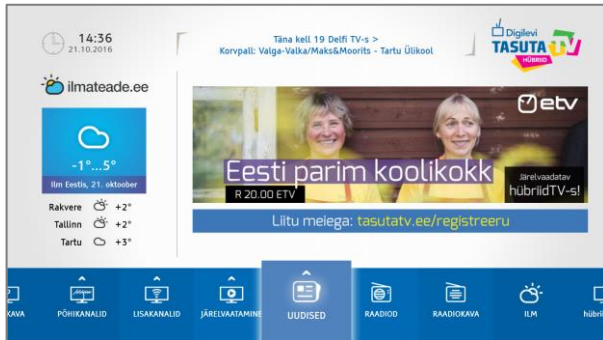

For operators, device manufacturers and other professional use we also offer ready-made portal application framework which can be tailored for your network and device such as a set-top box. We also offer a Benchmark application and Feature & capability test applications with integrated server system.